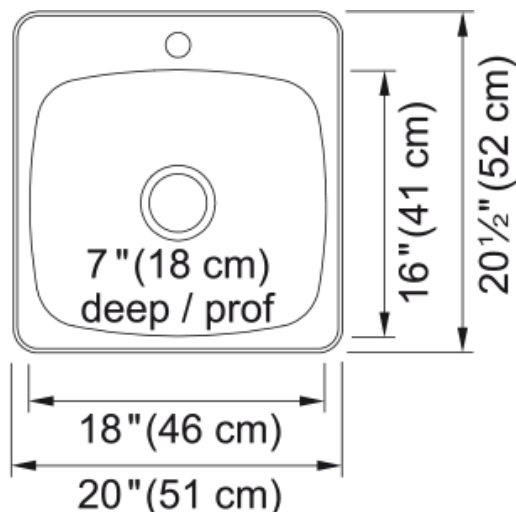

Reginox Drop In Sink - RSL2020-1N | 101.0620.201

Technical Data

Aspect

Sink type	Sink
Type of material	Stainless steel
Number of bowls	1
Color	Steel
Surface finish	High gloss

Product Dimensions

Exterior size: right to left	20.079
Exterior size: front to back	20.472
Large bowl size: right to left	18
Large bowl size: front to back	16
Large bowl: depth	7.008

Installation

Minimum cabinet size	24"
----------------------	-----

Product specifications

Installation type	Topmount / drop in
Drain hole	3 1/2"
Position of drainer	No drainer

Product identification

Product brand	Kindred
Collection	Reginox

Features

Drainers number	No drainer
Product reversibility	No
Faucet ledge	Yes
Strainer assembly included	No
Strainer assembly type	No waste kit
Overflow	No

Number of faucet holes	1
Soap dispenser hole	No